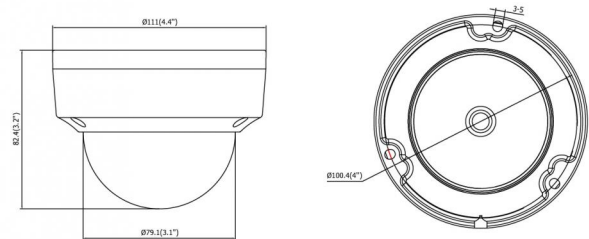

TVD-5602

TruVision 4MPx, H.265/H.264, IP Fixed Lens Dome Camera, 2.8mm, True D/N, WDR, 30m IR, Micro SD/SDHC/SDXC Slot, Audio, I/Os, PoE (802.3-af)/12VDC, IP67, IK10

Regulatory

Compliance	CE, FCC, REACH, RoHS, UL, WEEE

Unit: mm (Inch)

As a company of innovation, UTC Fire & Security reserves the right to change product specifications without notice. For the latest product specifications, visit UTC Fire & Security online or contact your sales representative.

25 September 2019 - 9:18