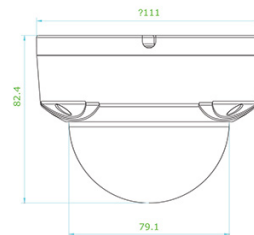

Privacy Masking:	4
Mechanical / Environmental	
Dimensions:	Ø 111 × 82 mm (Ø 4,4 x 3,2 in)
Weight:	370g (0.82lb)
Cold start Temperature	-30°C (-22°F)
Operating Temperature:	-30°C to 60°C (-22°F to 140°F)

Ordering Information

Part No.	Description
TVD-1105	1.3 MPX HD Outdoor IR Dome Camera, Fixed 2.8mm, PAL
TVD-1106	3 MPX Full HD Outdoor IR Dome Camera, Fixed 2.8mm, PAL

Unit: mm