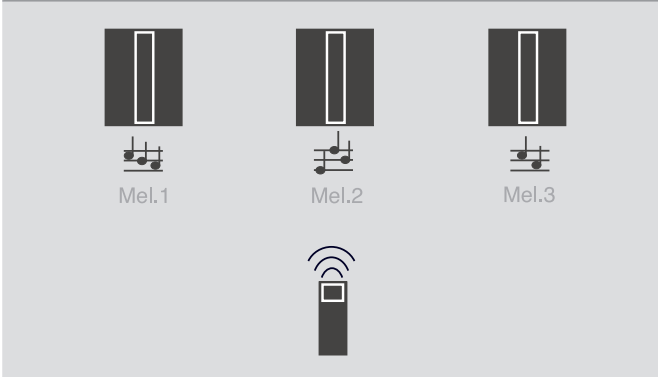

MISTRAL radio chime

Circuit overview

1. Central paging