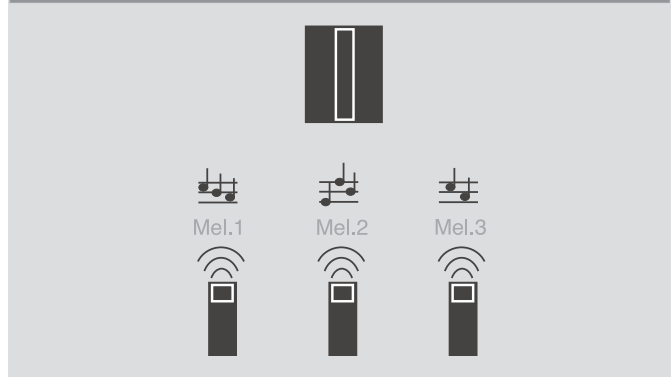

Model	Order no.	Description
MISTRAL 400M	43310	Mains-powered radio chime set <ul style="list-style-type: none"> • White
Accessories		
MISTRAL 400E	43311	Mains-powered radio chime receiver <ul style="list-style-type: none"> • 17 melodies/LED flashing light • 230V/Euro plug • Range: 500 m
MISTRAL SE 03.0	43441	Radio Transmitter <ul style="list-style-type: none"> • For all MISTRAL chimes since 2003 • Range: 500 m, 868,35 MHz • Page forwarding • White • LED function indicator • 2x1,5V batt. incl. (LR03/AAA-Alkaline) • IP 54

MISTRAL radio chime

Circuit overview

1. Central paging

2. Individual paging

3. Matrix paging

4. Call forwarding dry contact

5. Distance booster

6. Call forwarding AC