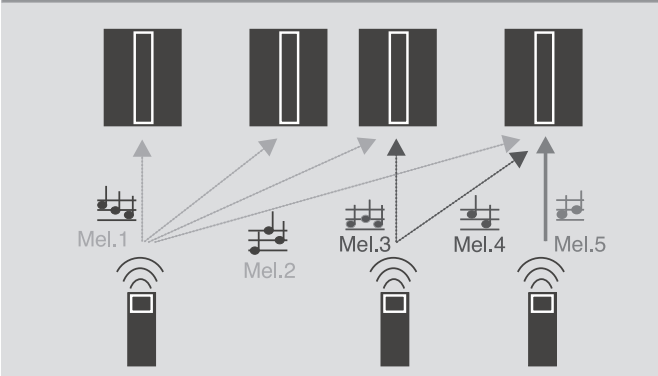

- Acrylic sheet lightly frosted on one side. According to installation, various effects can be obtained with this (depth of focus)

Installation

- Receiver: can be set up on a surface, hung up or screwed into place; transmitter: can be screwed into place or hung up with a clip
- Compatible with almost all intercom and doorbell systems (page forwarding as standard feature)
- Control unit easily accessible
- A neutral covering cap is enclosed for the transmitter especially for installation with page forwarding.

Model	Order no.	Description
MISTRAL 400M	43310	Mains-powered radio chime set <ul style="list-style-type: none"> • White
Accessories		
MISTRAL 400E	43311	Mains-powered radio chime receiver <ul style="list-style-type: none"> • 17 melodies/LED flashing light • 230V/Euro plug • Range: 500 m
MISTRAL SE 03.0	43441	Radio Transmitter <ul style="list-style-type: none"> • For all MISTRAL chimes since 2003 • Range: 500 m, 868,35 MHz • Page forwarding • White • LED function indicator • 2x1,5V batt. incl. (LR03/AAA-Alkaline) • IP 54

MISTRAL radio chime

Circuit overview

1. Central paging

2. Individual paging

3. Matrix paging

4. Call forwarding dry contact

5. Distance booster

6. Call forwarding AC