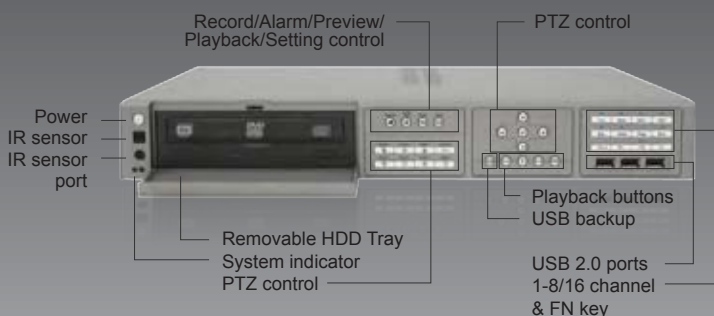

Software		
Interface	Graphical User Interface (world's first in Emb. Linux)	
Account Administration	Up to 32 accounts with configurable user privileges	
Camera Administration	Individually adjust fps/resolution per analog camera	
PTZ Control	Zoom-in/Zoom-out, Focus-in/Focus-out, Direction, Speed, Preset point, Autopan	
De-interface options	Optimize for dynamic or static analog scenes	
Playback Administration	Playback while recording or setup	
	Play, rewind, fast-forward, frame-by-frame control	
	Digitally zoom to specific regions in recorded video	
	Export single frame to .jpg, export video clip to .DVR/ .AVI/.MPEG	
Motion Detection	Configurable to sense mass/motion; can partition off areas in monitoring regions from motion triggers	
Event Recording	Scheduled, Continuous, Smart, Motion, Alarm, Manual	
Video Event Search	Visual Search, date/time, camera, event & log files	
Advanced Event Log	Full event, operation, system & network activities log	
Alarm Notifications	Launch or send E-map, relay, video capture, CM3000 or E-mail notification	
E-map Display	Positions of cameras, sensors, relays & event status	
iEnhance	Enhance video quality such as Brightness/Contrast/ Hue/ Saturation/ Sharpness/ Noise Reduction/De-interface/ Gray Scale of recorded video	
iStable	One-click fix for shaky video caused by camera movement (such as wind or vandalism)	
Remote Management		
Central Management	CM3000 software - supports up to 1000 DVRs	
Remote DVR connectivity	WebViewer (MS Internet Explorer only), Remote Console, JavaViewer, PDAViewer, iViewer(iPhone/iPad/iPod Touch/ Android)	
Dispatch Server	Balance NVR communication for added client access and greater data transfer speeds	
DDNS	Free DDNS service allows access via host/domain name instead of IP address	
Environmental		
Temperature	Operating	32 ° to 104 °F
	Storage	-22°F to 140 °F
Relative humidity	Operating	50%-80%
	Stored	90%
Regulatory		
Emissions	FCC: Part 15, Class A	
Warranty		
2 Year Limited Parts and Labor