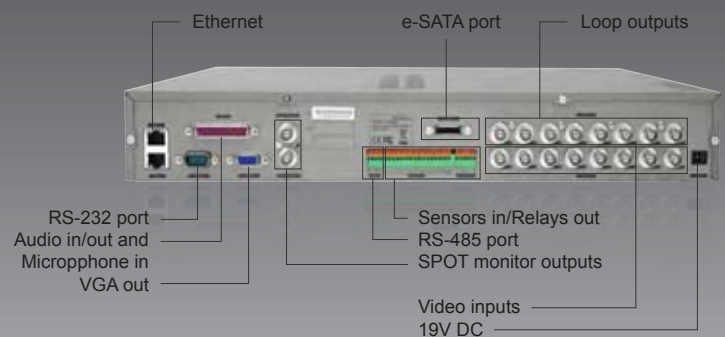

Software		
Interface	Graphical User Interface (world's first in Emb. Linux)	
Account Administration	Up to 32 accounts with configurable user privileges	
Camera Administration	Individually adjust fps/resolution per analog camera	
PTZ Control	Zoom-in/Zoom-out, Focus-in/Focus-out, Direction, Speed, Preset point, Autopan	
De-interface options	Optimize for dynamic or static analog scenes	
Playback Administration	Playback while recording or setup	
	Play, rewind, fast-forward, frame-by-frame control	
	Digitally zoom to specific regions in recorded video	
	Export single frame to .jpg, export video clip to .DVR/ .AVI/.MPEG	
Motion Detection	Configurable to sense mass/motion; can partition off areas in monitoring regions from motion triggers	
Event Recording	Scheduled, Continuous, Smart, Motion, Alarm, Manual	
Video Event Search	Visual Search, date/time, camera, event & log files	
Advanced Event Log	Full event, operation, system & network activities log	
Alarm Notifications	Launch or send E-map, relay, video capture, CM3000 or E-mail notification	
E-map Display	Positions of cameras, sensors, relays & event status	
iEnhance	Enhance video quality such as Brightness/Contrast/ Hue/ Saturation/ Sharpness/ Noise Reduction/De-interface/ Gray Scale of recorded video	
iStable	One-click fix for shaky video caused by camera movement (such as wind or vandalism)	
Remote Management		
Central Management	CM3000 software - supports up to 1000 DVRs	
Remote DVR connectivity	WebViewer (MS Internet Explorer only), Remote Console, JavaViewer, PDAViewer, iViewer(iPhone/iPad/iPod Touch/ Android)	
Dispatch Server	Balance NVR communication for added client access and greater data transfer speeds	
DDNS	Free DDNS service allows access via host/domain name instead of IP address	
Environmental		
Temperature	Operating	32 ° to 104 °F
	Storage	-22°F to 140 °F
Relative humidity	Operating	50%-80%
	Stored	90%
Regulatory		
Emissions	FCC: Part 15, Class A	
Warranty		
2 Year Limited Parts and Labor