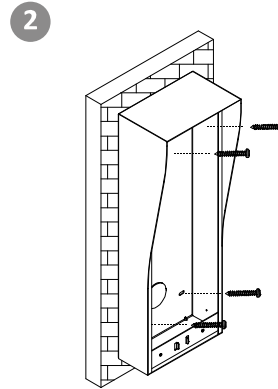

Specifications

Parameter	Model	DS-KAB11-D
Material		Stainless Steel
Working temperature		-40° C to +70° C (-40° F to 158° F)
Working humidity		10% to 90%
Dimension (L x W x H)		424 mm x 149 mm x 98 mm (16.69" x 5.87" x 3.86")

Dimension

Front View

Slide View

Rear View

Installation

1 Insert 4 expansion tubes into the wall.

2 Fix the protective shield on the wall with 4 screws.

3 Install the door station into the protective shield and use 2 screws to insert the plate.