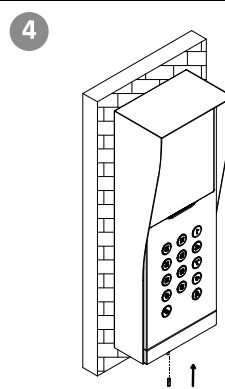

Specifications

Parameter	Model	DS-KAB11-D
Material		Stainless Steel
Working temperature		-40° C to +70° C (-40° F to 158° F)
Working humidity		10% to 90%
Dimension (L x W x H)		424 mm x 149 mm x 98 mm (16.69" x 5.87" x 3.86")

Dimension

Front View

Slide View

Rear View

Installation

1 Insert 4 expansion tubes into the wall.

2 Fix the protective shield on the wall with 4 screws.

3 Install the door station into the protective shield and use 2 screws to insert the plate.