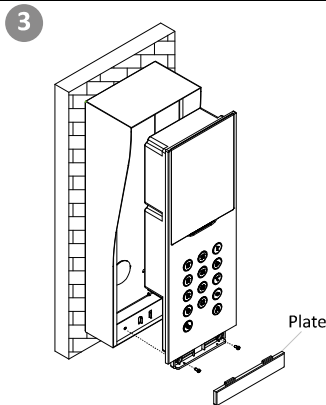

DS-KAB11-D Protective Shield

Features and Notes

- Stainless steel material
- Convenient design available for the wall mounting of the villa door station (DS-KD8002-VM)
- No insulation

Available Model

DS-KAB11-D

Specifications

Parameter	Model	DS-KAB11-D
Material		Stainless Steel
Working temperature		-40° C to +70° C (-40° F to 158° F)
Working humidity		10% to 90%
Dimension (L x W x H)		424 mm x 149 mm x 98 mm (16.69" x 5.87" x 3.86")

Dimension

Front View

Slide View

Rear View

Installation

1 Insert 4 expansion tubes into the wall.

2 Fix the protective shield on the wall with 4 screws.

3 Install the door station into the protective shield and use 2 screws to insert the plate.