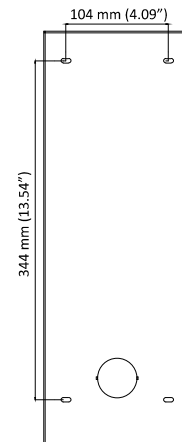

DS-KAB11-D Protective Shield

Features and Notes

- Stainless steel material
- Convenient design available for the wall mounting of the villa door station (DS-KD8002-VM)
- No insulation

Available Model

DS-KAB11-D

Specifications

Parameter	Model	DS-KAB11-D
Material		Stainless Steel
Working temperature		-40° C to +70° C (-40° F to 158° F)
Working humidity		10% to 90%
Dimension (L x W x H)		424 mm x 149 mm x 98 mm (16.69" x 5.87" x 3.86")

Dimension

Rear View