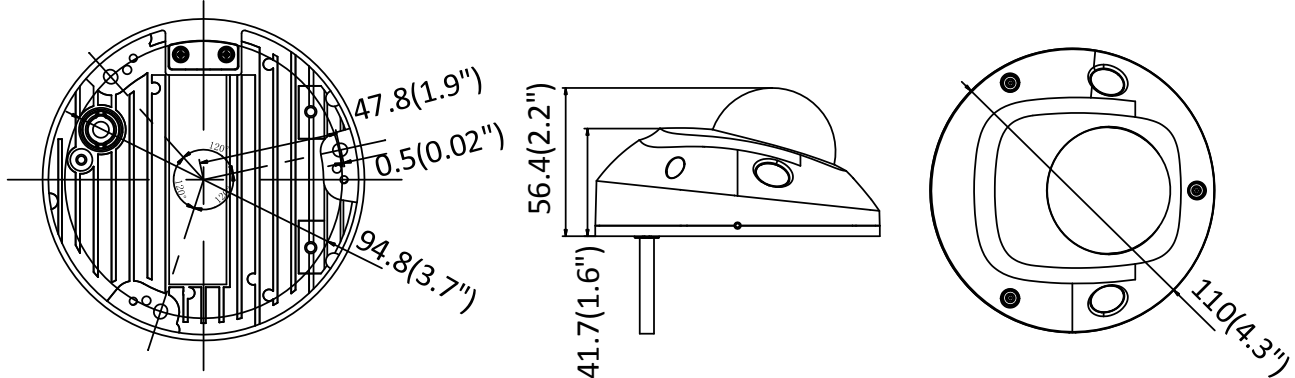

Power Consumption and Current	12 VDC, 0.7A, max. 8.5W, $\Phi$ 5.5mm coaxial plug power PoE (802.3af, 36V to 57V), 0.3 A to 0.1 A, max. 10W
Protection Level	IK8, IP66
Material	Front cover: plastic, Bottom base: metal
Dimensions	$\Phi$ 110 mm $\times$ 56.4 mm ( $\Phi$ 4.3" $\times$ 2.2")
Weight	Camera: Approx. 390 g (0.9 lb.)

## Dimensions