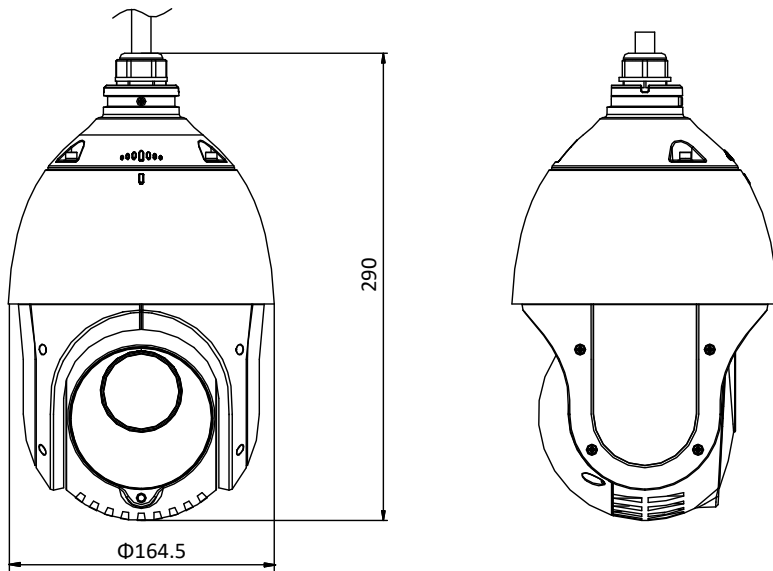

Material	ADC 12, PC+10% GF
Dimensions	Φ 164.5 mm × 290 mm (Φ 6.48" × 11.42")
Weight	Approx. 2 kg (4.41 lb)

Available Model

DS-2DE4425IW-DE 12 VDC & PoE+ (802.3 at, class 4)

Dimensions

Unit: mm

Accessories

	DS-1618ZJ	Wall Mounting Bracket
	DS-1602ZJ	Wall Mounting Bracket
	DS-1602ZJ-corner	Corner Mounting Bracket
	DS-1602ZJ-pole	Vertical Pole Mounting Bracket
	DS-1602ZJ-box	Wall Mounting Bracket with Junction Box
	DS-1671ZJ-SDM9	In-ceiling Mounting Bracket
	DS-1663ZJ	Ceiling Mounting Bracket
	DS-1661ZJ	Pendant Mounting Bracket
	DS-1662ZJ	Pendant Mounting Bracket
	DS-1619ZJ	Gooseneck Mounting Bracket
	DS-1100KI	Network Keyboard
	DS-1005KI	USB Joy-stick