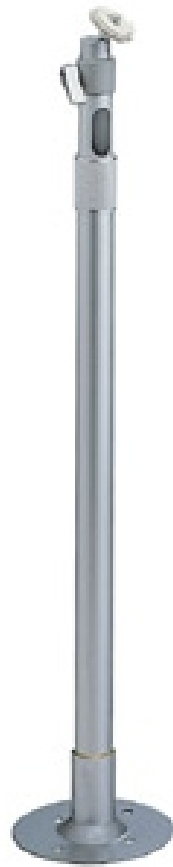

Camera bracket

FEATURES

- Quick Cam fixing type
- Max Load: 4 kg.
- Construction: Aluminum
- Height: 617~1004 mm
- Swivel angle 360°
- Tilt Angle: 90°