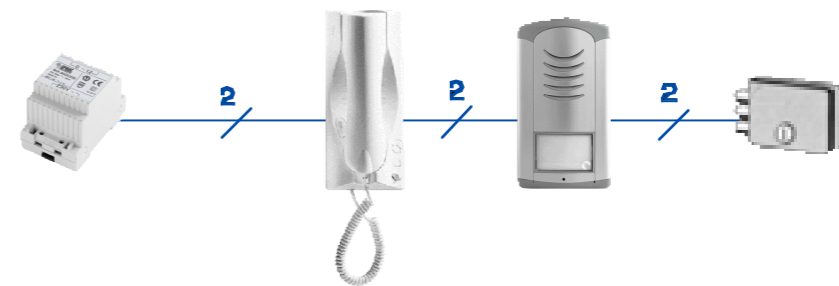

SPARES

- **Ref. 1129/110** Doorphone for 2-wire kit 1129/10
- **Ref. 1129/112** Door speaker unit for 2-wire kit 1129/10
- **Ref. 9000/230** 12Vac transformer

* Available in September 05

Assembly drawing of the Kit 1129/10 single-family doorphone