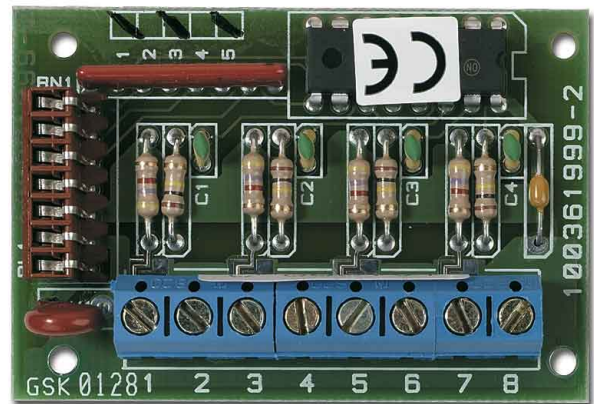

GE
Security

Product Data Sheet

CD3004

4 Zone input Expander for CD34

Standard Features

CD3004

4 Zone input Expander for CD34

Specifications

Ordering Information

| Part No. | Description |
|----------|--|
| CD3004 | Plug on 4 zone input expander for CD34 |