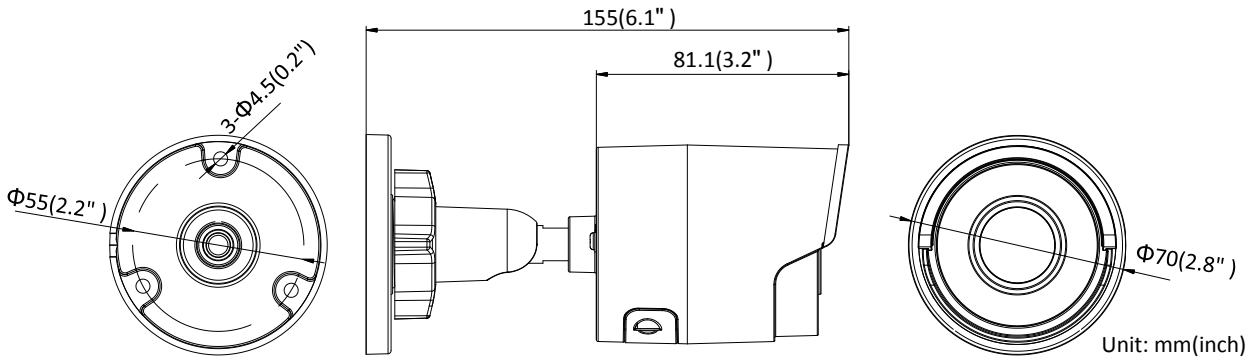

Dimensions