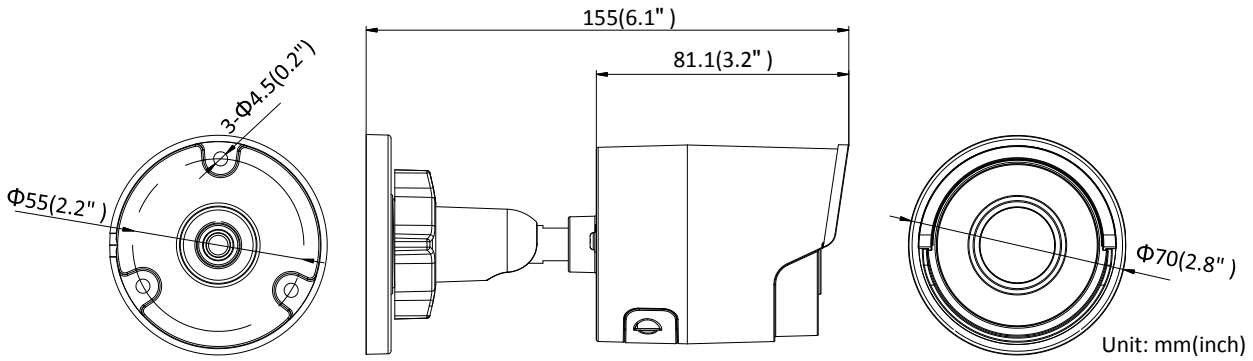

Dimensions